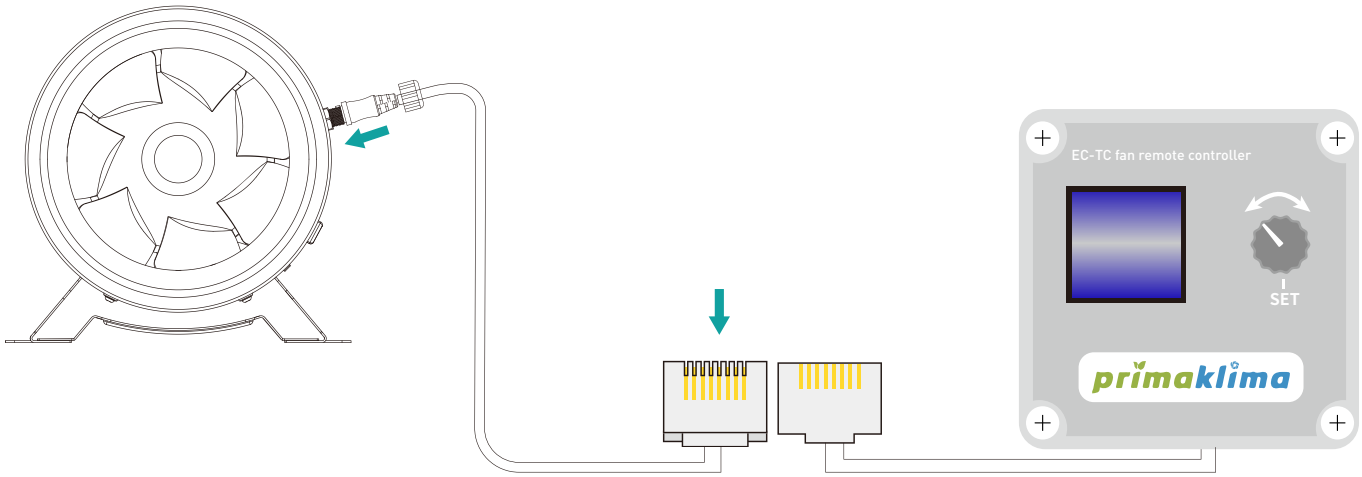

● **RJ45 Adaptor to PRIMAKLIMA EC Fan Controller**

● **3PINS Adaptor to G.A.S EC Fan Controller**