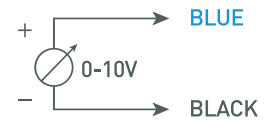

● Ec Mixflow Inline Fans

● Ec Silenced Fans

Max.Speed

Speed Control via PWM

Speed Control via 0-10V

Speed Control via POT