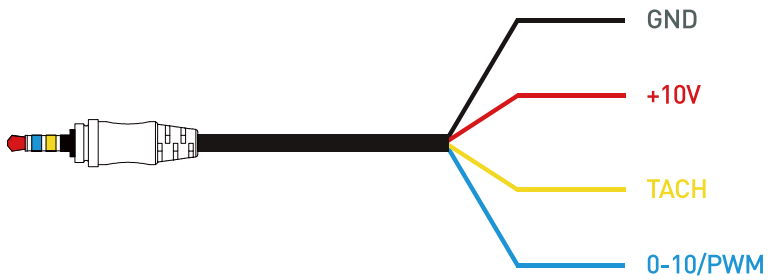

● Ec Mixflow Inline Fans

● Ec Silenced Fans

Max.Speed

Speed Control via PWM

Speed Control via 0-10V

Speed Control via POT