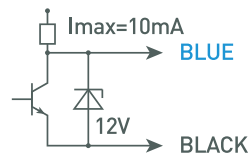

● Ec Mixflow Inline Fans

● Ec Silenced Fans

Max.Speed

Speed Control via PWM

Speed Control via 0-10V

Speed Control via POT